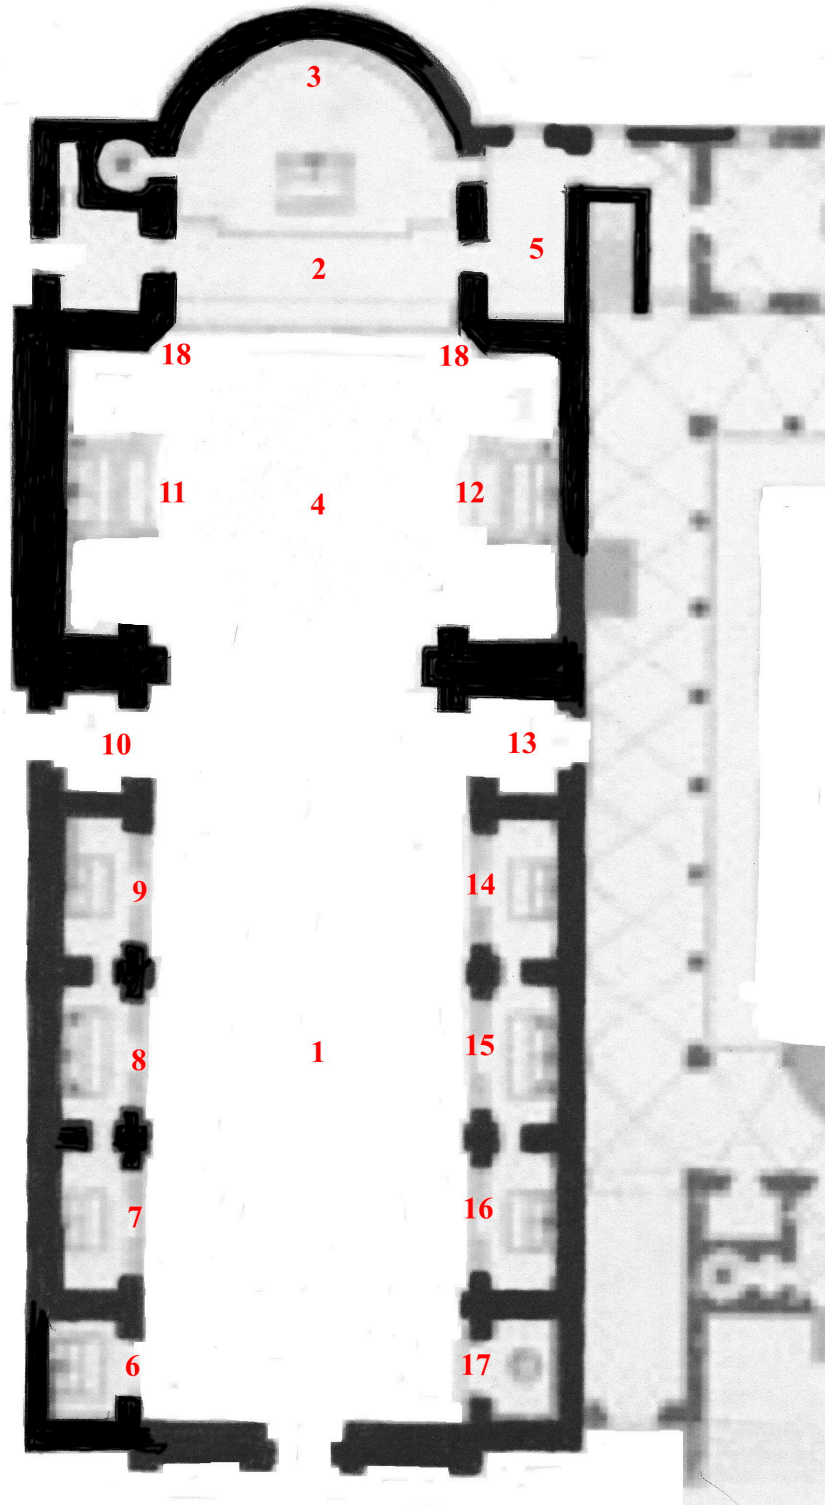

# Sant'Andrea delle Fratte Plan

- (1) Nave
- (2) Presbyterium
- (3) The fresco in the apse conch
- (4) Dome
- (5) Sacristy
- (6) Chapel of Our Lady
- (7) Chapel of the Crucifixion
- (8) Chapel of the Miraculous Madonna
- (9) Chapel of St Joseph
- (10) The next side door
- (11) Chapel of St Anne
- (12) Chapel of St Francis da Paola
- (13) The side door here
- (14) Chapel of the Minim Blessed
- (15) Chapel of St Francis de Sales
- (16) Chapel of St Michael the Archangel
- (17) Chapel of St John the Baptist
- (18) Bernini Angels