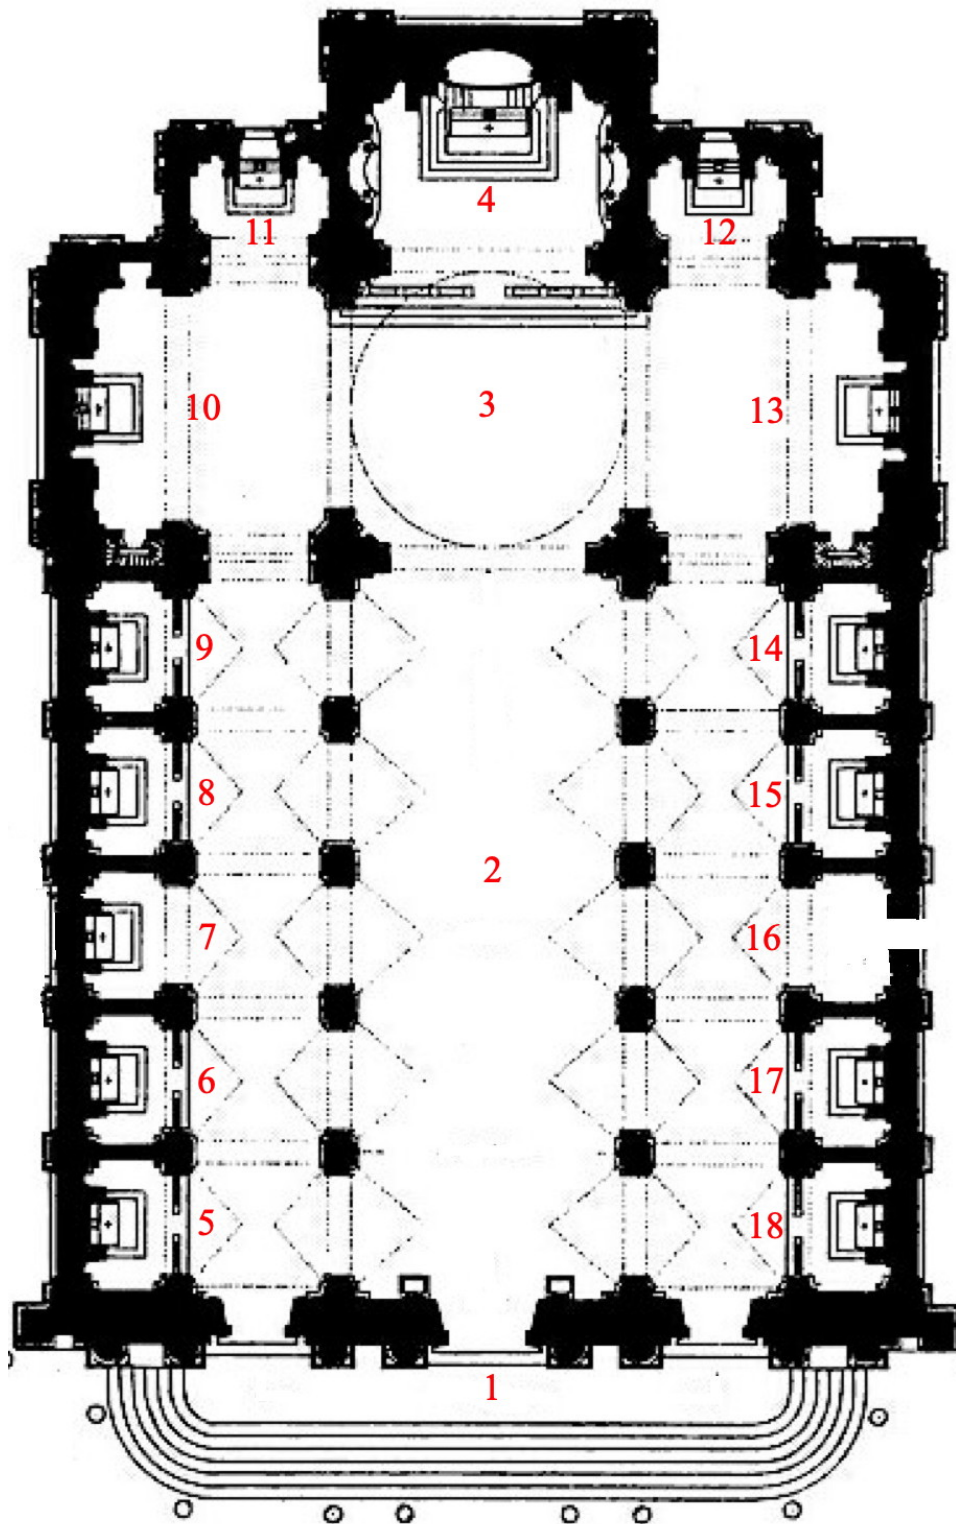

Plan of San Giovanni Battista dei Fiorentini

1. Façade
2. Nave
3. Transept and Dome
4. Sanctuary
5. Chapel of St Sebastian (Cappella Montauti)
6. Chapel of St Mary Magdalene de' Pazzi (Cappella Cavalcanti)
7. Baptistry Chapel
8. Chapel of St Anthony the Great (Cappella Baccelli)
9. Chapel of St Francis of Assisi (Cappella Scarlatti)
10. Chapel of St Mary Magdalene (Cappella Capponi)
11. Chapel of the Crucifix (Cappella Sacchetti)
12. The Holy Virgin's Mercy Chapel
13. Chapel of SS Cosmas and Damian (Cappella Nerli)
Chapel of Our Lady of Altagracia
14. Chapel of St Philip Neri (Cappella Torrigiani)
15. Chapel of St Jerome (Cappella Mancini)
16. Side entrance
17. Chapel of St Philip Benizi (Cappella Firenzuola)
18. Chapel of St Vincent Ferrer (Cappella Fantoni)