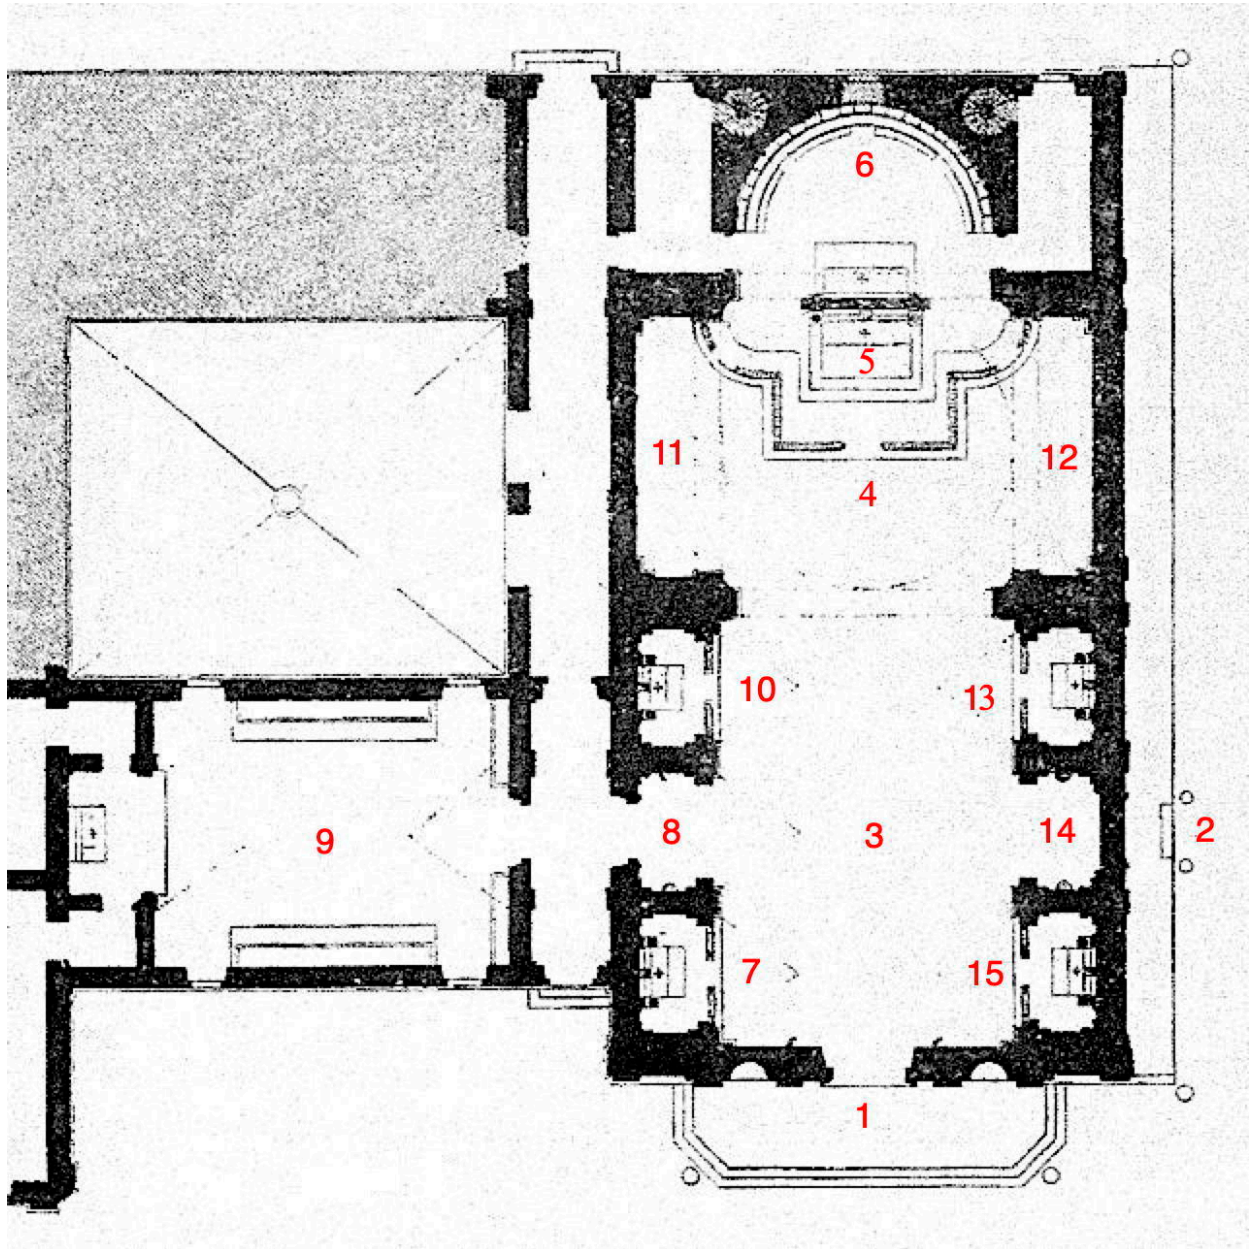

Plan of Santa Maria dei Monti

1. Façade
2. Shrine to Our Lady
3. Nave/Vault
4. Dome
5. Sanctuary/Main Altar
6. Apse
7. Chapel of the Annunciation (Cappella Del Monte)
8. Vestibule of the Sacristy

9. **Sacristy**
10. **Chapel of the Nativity**
11. **Left Transept - Chapel of St Benedict Joseph Labre**
12. **Right Transept - Chapel of St Vincent de Paul**
13. **Chapel of the Pietà** (Cappella Falconi)
14. **Chapel of the Sacred Heart**
15. **Chapel of St Charles Borromeo** - (Cappella Baccini)