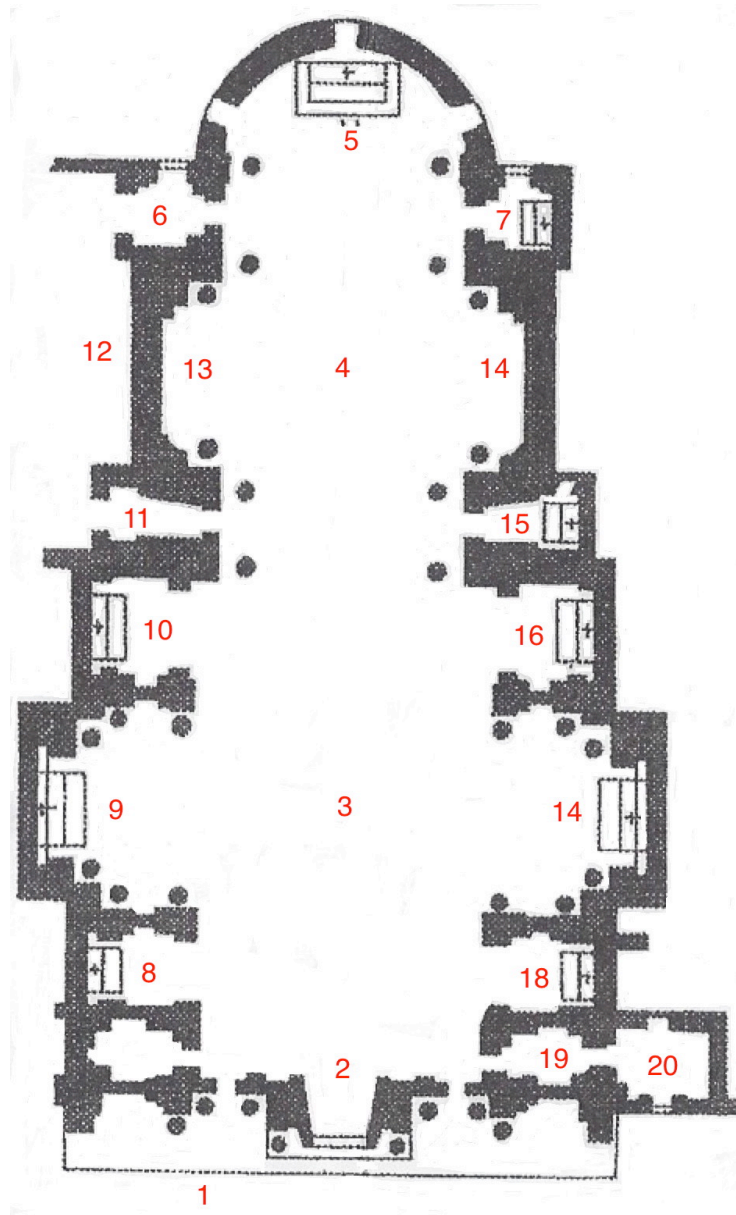

Plan of Santa Maria in Campitelli

1. Facade
2. Counterfaçade
3. Nave
4. Dome
5. High Altar & Shrine of the Madonna del Portico
6. Cappella della Madonella di San Marco
7. Chapel of the Holy Relics
8. Chapel of Blessed Ludovica Albertoni (Albertoni Chapel)
9. Chapel of San Giovanni Leonardi (Albertoni Altieri Chapel)
10. Chapel of St. Paul (Capizucchi Chapel)
11. Secondary entrance of the Church
12. Former sacristy (now Sala Baldini)
13. Left transept - *The Birth of St. John the Baptist*