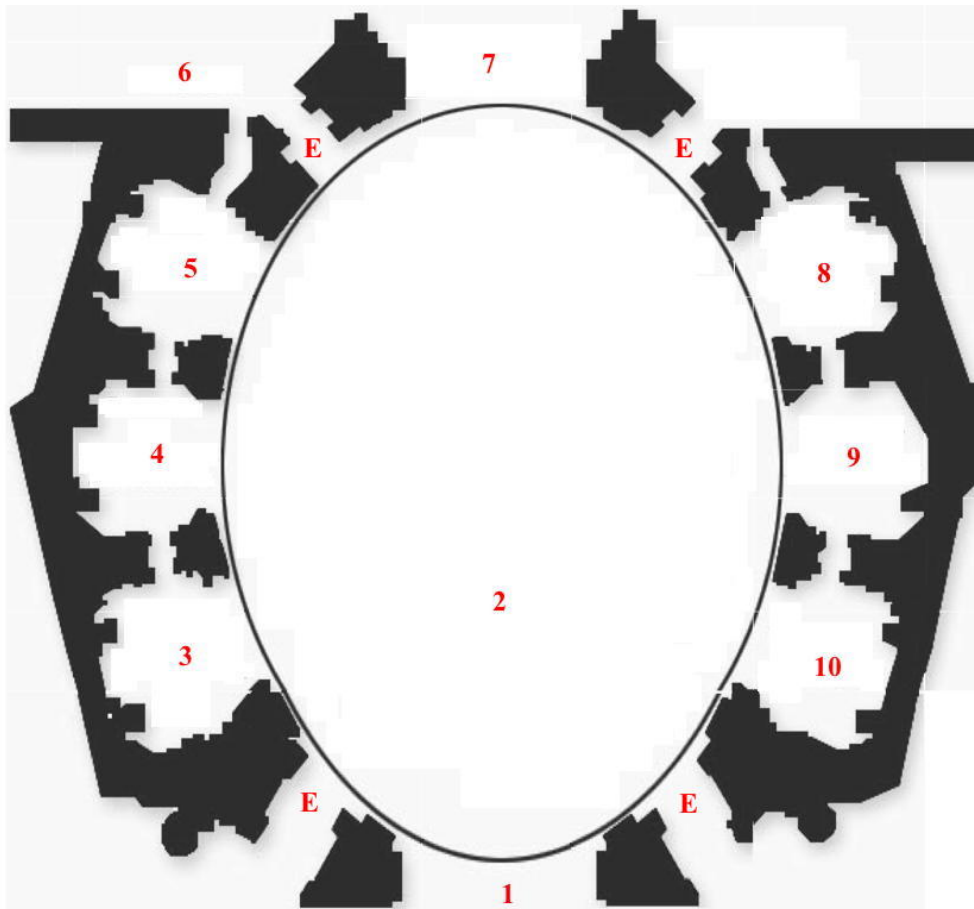

Plan of Santa Maria in Montesanto

1. Façade
 2. Nave
 3. Chapel of St Lucy
 4. Chapel of St Mary-Magdalen de' Pazzi
 5. Chapel of SS James the Great and Francis
 6. Sacristy
 7. Presbytery
 8. Chapel of St Anne
 9. Chapel of Purgatory
 10. Chapel of the Crucifix
- E. Four Entrances