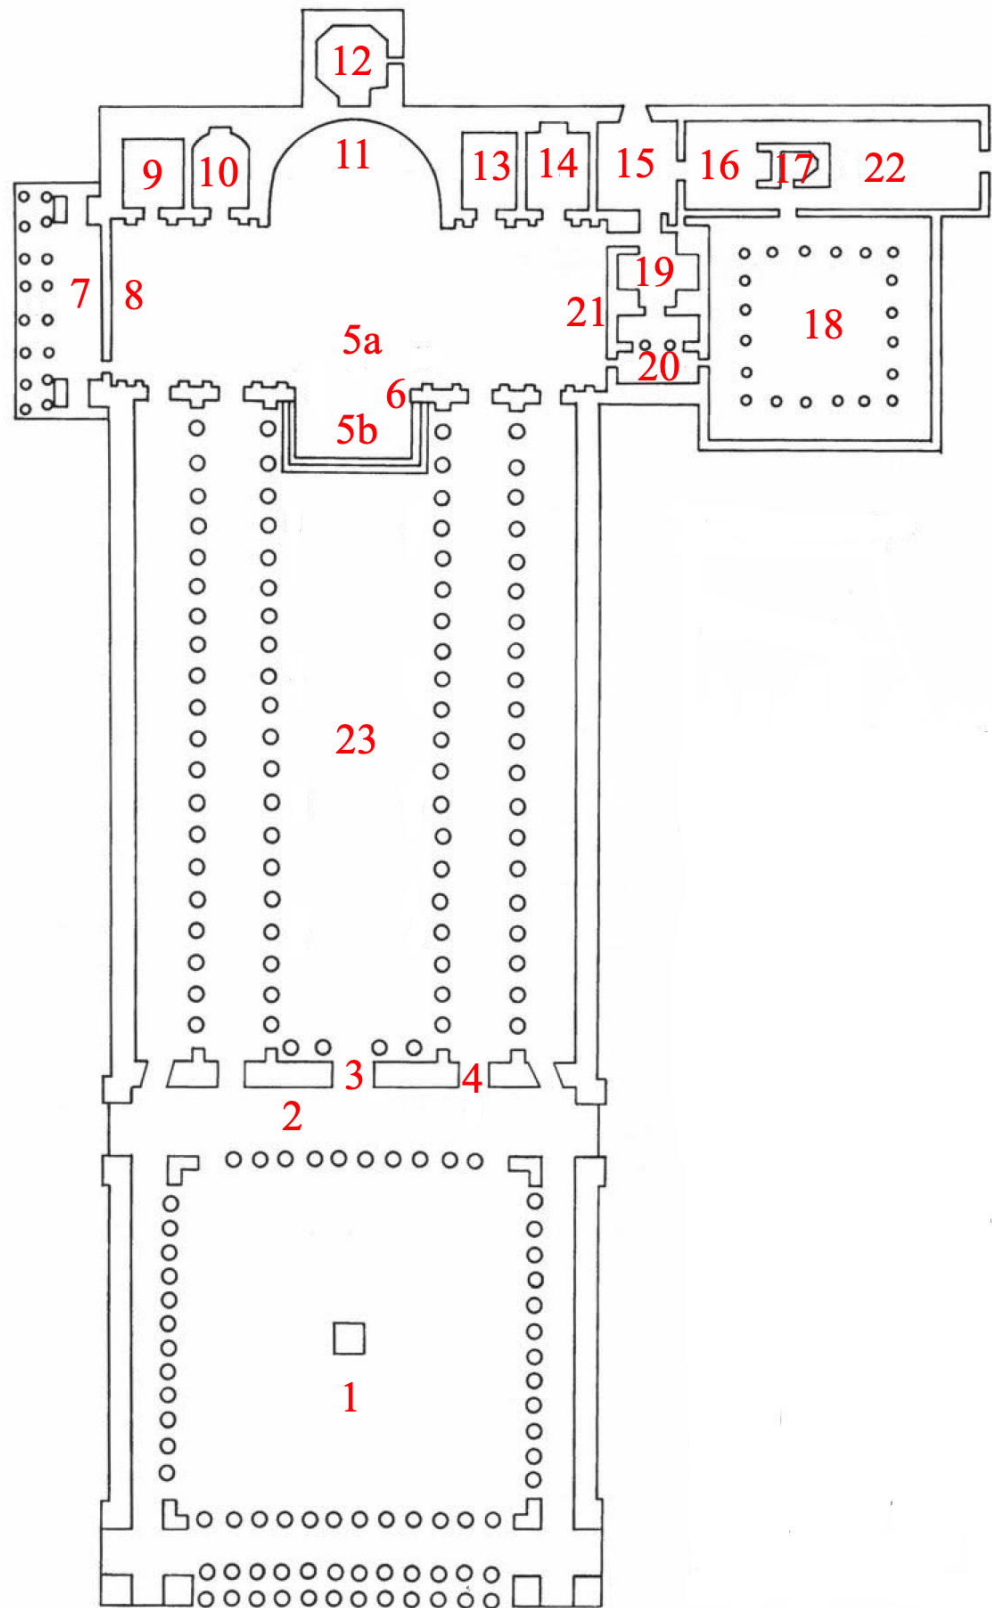

San Paolo fuori le Mura

1. Quadroportico & Statue of St Paul
2. Atrium
3. Main door
4. Holy door
- 5s. High altar and Ciborium
- 5b. *Confessio*
6. Paschal candlestick
7. Gregorian portico
8. Left Transept/ Altar of the Conversion of St Paul
9. Chapel of St Stephen
10. Chapel of the Blessed Sacrament
11. Apse
12. Campanile
13. Chapel of St Lawrence / Chapel of the Choir
14. Chapel of St Benedict
15. New Baptistry / former Gregorian Room
16. Sacristy
17. Chapel of Relics
18. Cloister with entrance to abbey and art gallery/museum
19. Baptistry / Chapel of St. Timothy
20. Oratory of St Julian
21. Right Transept/ Altar of Our Lady of the Assumption
22. Pinacotheca
23. Nave and aisles